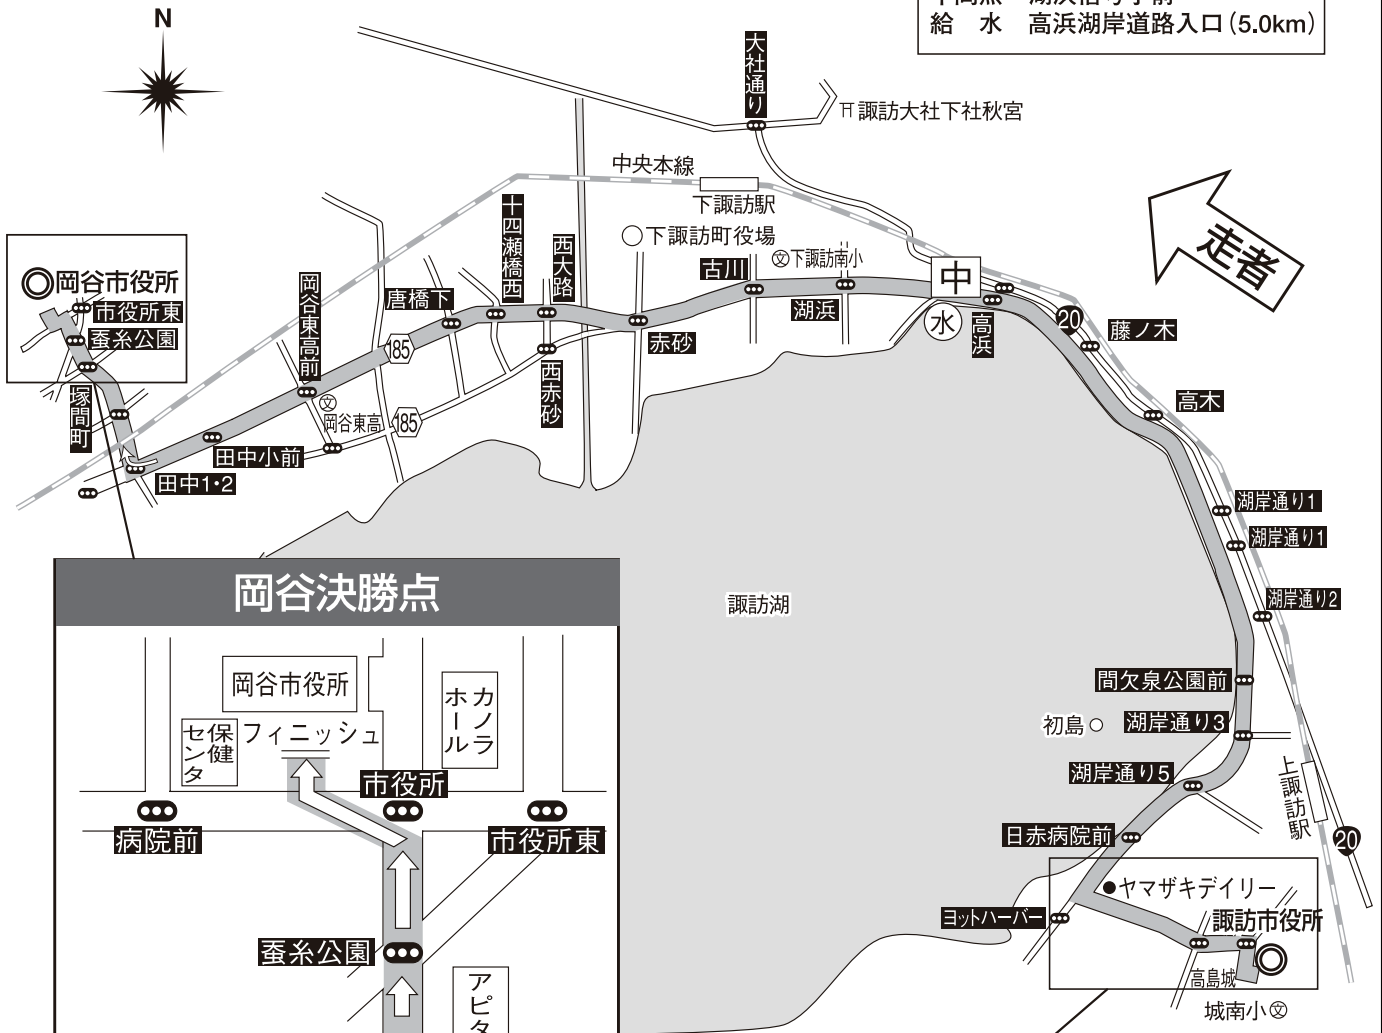

第12区

諏訪⇒岡谷

10.1km

中間点 湖浜信号手前  
給水 高浜湖岸道路入口 (5.0km)

**岡谷決勝点**

Map showing the finish line area in Nagano. Landmarks include Nagano City Hall (岡谷市役所), Honora (ホカノルラ), and various streets like 市役所前 and 市役所東. A runner is shown approaching the finish line.

走者到着見込 15:00~15:15

Map showing the area around Suifu City Hall and the Suifu Lake shore. Landmarks include Yamazaki Dairy (ヤマザキデリー), Suifu City Hall (諏訪市役所), and Suifu Lake (諏訪湖). A runner is shown approaching the finish line.

諏訪中継点